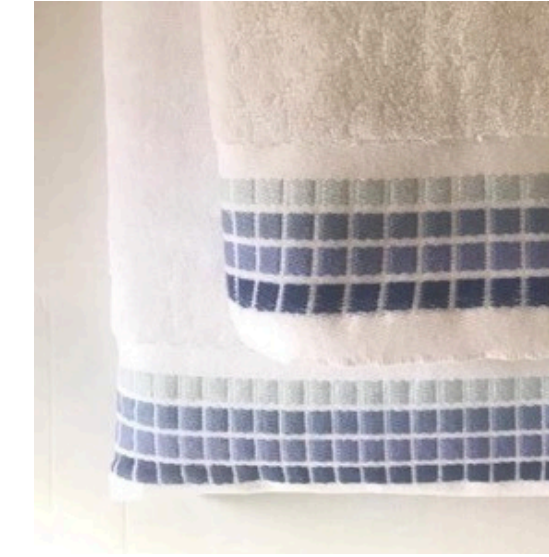

HIGHLIGHTS

Features Jacquard square border in blue